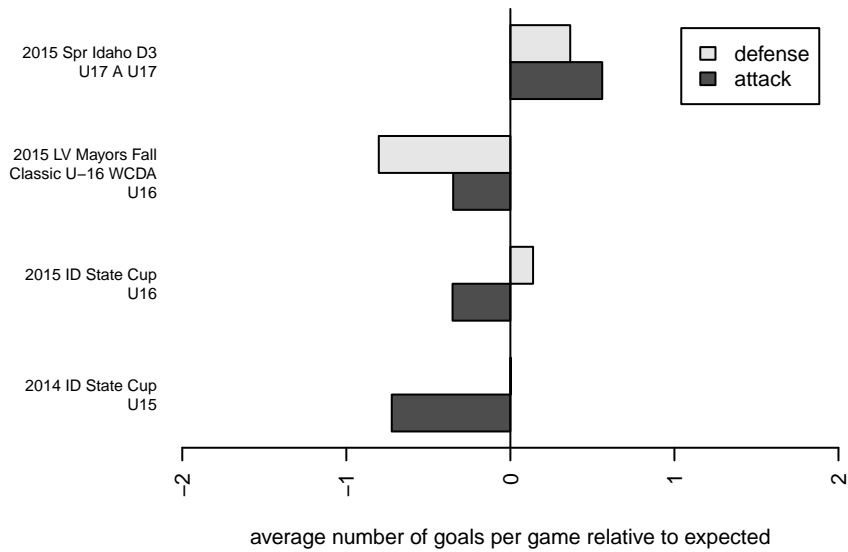

Venues played:
 2014 Spr Idaho D3 U15/16 Bracket A U16
 2014 ID State Cup U15
 2015 LV Mayors Fall Classic U-16 WCDA U16
 2015 Spr Idaho D3 U17 A U17
 2015 ID State Cup U16

Idaho Rush Premier B99
 Dots are actual minus expected GF (blue circles) and GA (red triangles).
 Blue line is smoothed change in attack strength. Red is smoothed change in defense strength.

**attack and defense variance (black dot)
relative to other teams
and top 10 in region**

**attack and defense rating
relative to others at age
and all opponents in last 13 months**

**attack and defense rating
relative to others at age
and all opponents in last 13 months**

Performance relative to 13 month average

Performance relative to 13 month average

Distribution of opponents
 Red = Lose zone, Blue = Win zone, Green = Even
 Black line separates win/lose zones

lot. A=Neither has attack advantage, B=Opponent has both attack and defense advantage, C=Opponent has both attack and defense disadvantage, D=Both have