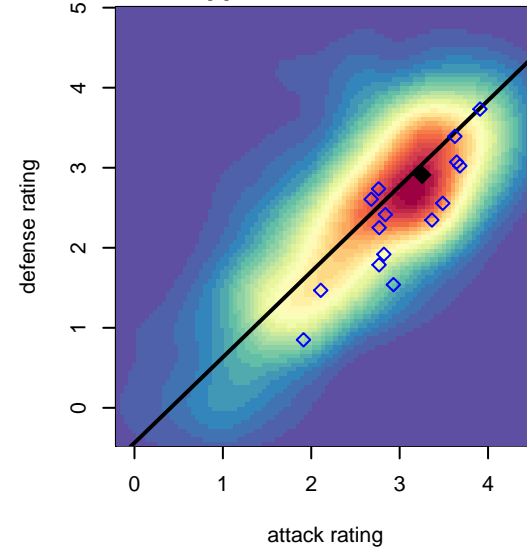

Venues played:
 2014 Spr Idaho D3 U15/16 Bracket A U16
 2014 ID State Cup U15
 2015 LV Mayors Fall Classic U-16 WCDA U16
 2015 Spr Idaho D3 U17 A U17
 2015 ID State Cup U16

Idaho Rush Premier B99
 Dots are actual minus expected GF (blue circles) and GA (red triangles).
 Blue line is smoothed change in attack strength. Red is smoothed change in defense strength.

**attack and defense variance (black dot)
relative to other teams
and top 10 in region**

**attack and defense rating
relative to others at age
and all opponents in last 13 months**

**attack and defense rating
relative to others at age
and all opponents in last 13 months**

Performance relative to 13 month average

Performance relative to 13 month average

Distribution of opponents
 Red = Lose zone, Blue = Win zone, Green = Even
 Black line separates win/lose zones

lot. A=Neither has attack advantage, B=Opponent has both attack and defense advantage, C=Opponent has both attack and defense disadvantage, D=Both have