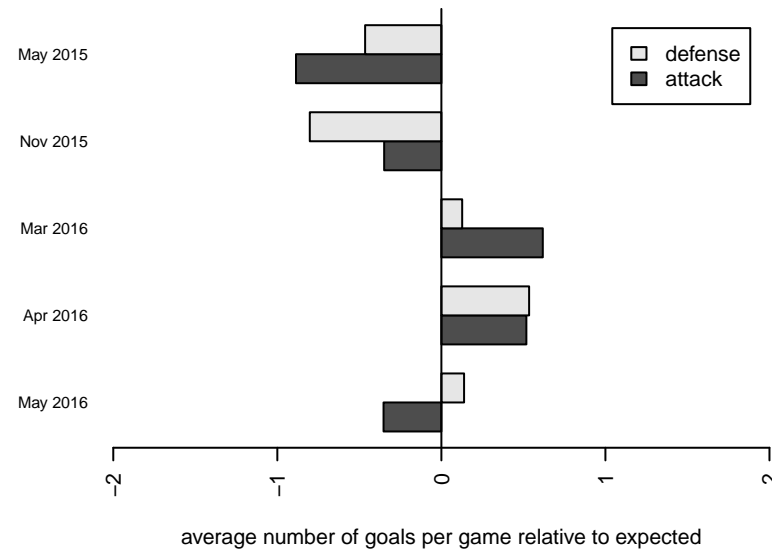

Venues played:
 2014 Spr Idaho D3 U15/16 Bracket A U16
 2014 ID State Cup U15
 2015 LV Mayors Fall Classic U-16 WCDA U16
 2015 Spr Idaho D3 U17 A U17
 2015 ID State Cup U16

Idaho Rush Premier B99
 Dots are actual minus expected GF (blue circles) and GA (red triangles).
 Blue line is smoothed change in attack strength. Red is smoothed change in defense strength.

**attack and defense variance (black dot)
relative to other teams
and top 10 in region**

**attack and defense rating
relative to others at age
and all opponents in last 13 months**

**attack and defense rating
relative to others at age
and all opponents in last 13 months**

Performance relative to 13 month average

Performance relative to 13 month average

Distribution of opponents
 Red = Lose zone, Blue = Win zone, Green = Even
 Black line separates win/lose zones

lot. A=Neither has attack advantage, B=Opponent has both attack and defense advantage, C=Opponent has both attack and defense disadvantage, D=Both have