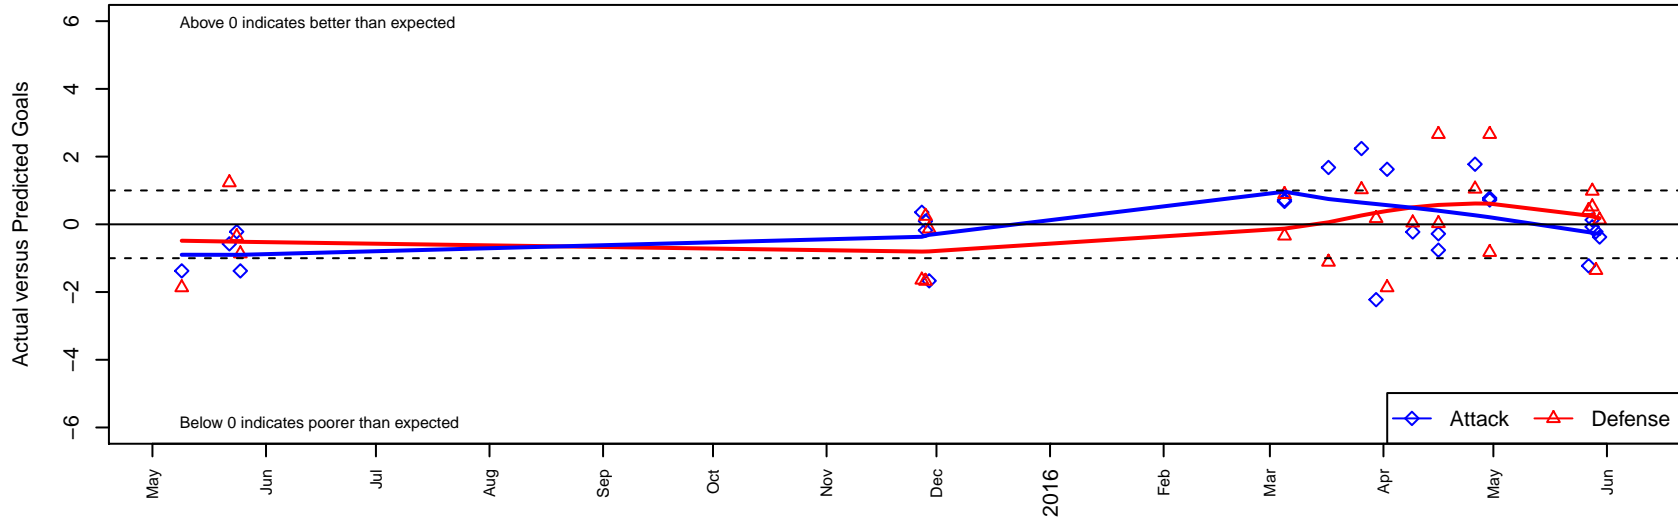

Idaho Rush Premier B99

Idaho Rush Soccer
 Boise, ID
 B99 total strength=1689
 attack=25.9 defense=18.38
 spr league = Spr Idaho D3 U17 A U17
 notes= Haustein 2014

alt names used:
 IDAHO RUSH PREMIER (ID)
 IDAHO RUSH PREMIER (ID)

Venues played:
 2014 Spr Idaho D3 U15/16 Bracket A U16
 2014 ID State Cup U15
 2015 LV Mayors Fall Classic U-16 WCDA U16
 2015 Spr Idaho D3 U17 A U17
 2015 ID State Cup U16

Idaho Rush Premier B99
 Dots are actual minus expected GF (blue circles) and GA (red triangles).
 Blue line is smoothed change in attack strength. Red is smoothed change in defense strength.

**attack and defense variance (black dot)
relative to other teams
and top 10 in region**

**attack and defense rating
relative to others at age
and all opponents in last 13 months**

**attack and defense rating
relative to others at age
and all opponents in last 13 months**

Performance relative to 13 month average

Performance relative to 13 month average

Distribution of opponents
 Red = Lose zone, Blue = Win zone, Green = Even
 Black line separates win/lose zones

lot. A=Neither has attack advantage, B=Opponent has both attack and defense advantage, C=Opponent has both attack and defense disadvantage, D=Both have