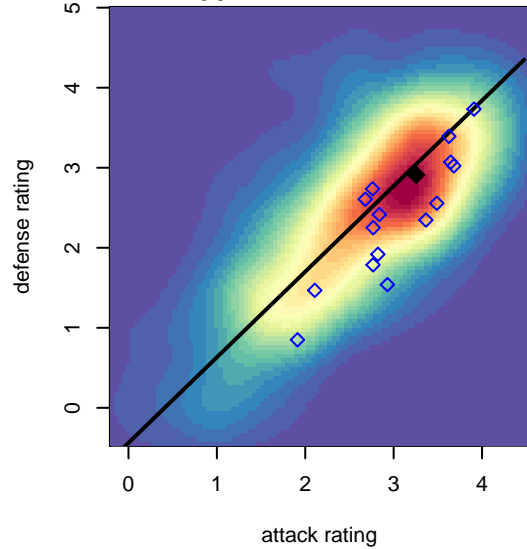

Idaho Rush Premier B99

Idaho Rush Soccer
 Boise, ID
 B99 total strength=1689
 attack=25.9 defense=18.38
 spr league = Spr Idaho D3 U17 A U17
 notes= Haustein 2014

alt names used:
 IDAHO RUSH PREMIER (ID)
 IDAHO RUSH PREMIER (ID)

Venues played:
 2014 Spr Idaho D3 U15/16 Bracket A U16
 2014 ID State Cup U15
 2015 LV Mayors Fall Classic U-16 WCDA U16
 2015 Spr Idaho D3 U17 A U17
 2015 ID State Cup U16

Idaho Rush Premier B99
 Dots are actual minus expected GF (blue circles) and GA (red triangles).
 Blue line is smoothed change in attack strength. Red is smoothed change in defense strength.

**attack and defense variance (black dot)
relative to other teams
and top 10 in region**

**attack and defense rating
relative to others at age
and all opponents in last 13 months**

**attack and defense rating
relative to others at age
and all opponents in last 13 months**

Performance relative to 13 month average

Performance relative to 13 month average

Distribution of opponents
 Red = Lose zone, Blue = Win zone, Green = Even
 Black line separates win/lose zones

lot. A=Neither has attack advantage, B=Opponent has both attack and defense advantage, C=Opponent has both attack and defense disadvantage, D=Both have