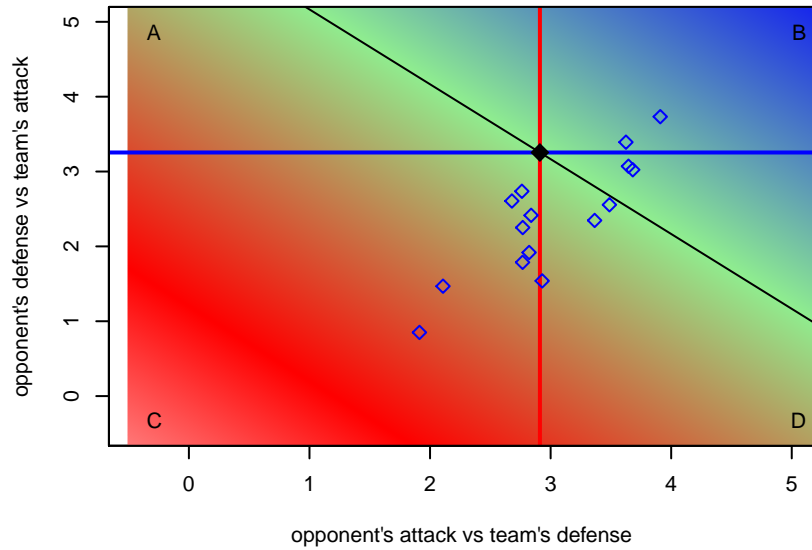

Venues played:
 2014 Spr Idaho D3 U15/16 Bracket A U16
 2014 ID State Cup U15
 2015 LV Mayors Fall Classic U-16 WCDA U16
 2015 Spr Idaho D3 U17 A U17
 2015 ID State Cup U16

Idaho Rush Premier B99
 Dots are actual minus expected GF (blue circles) and GA (red triangles).
 Blue line is smoothed change in attack strength. Red is smoothed change in defense strength.

**attack and defense variance (black dot)
relative to other teams
and top 10 in region**

**attack and defense rating
relative to others at age
and all opponents in last 13 months**

**attack and defense rating
relative to others at age
and all opponents in last 13 months**

Performance relative to 13 month average

Performance relative to 13 month average

Distribution of opponents
 Red = Lose zone, Blue = Win zone, Green = Even
 Black line separates win/lose zones

lot. A=Neither has attack advantage, B=Opponent has both attack and defense advantage, C=Opponent has both attack and defense disadvantage, D=Both have